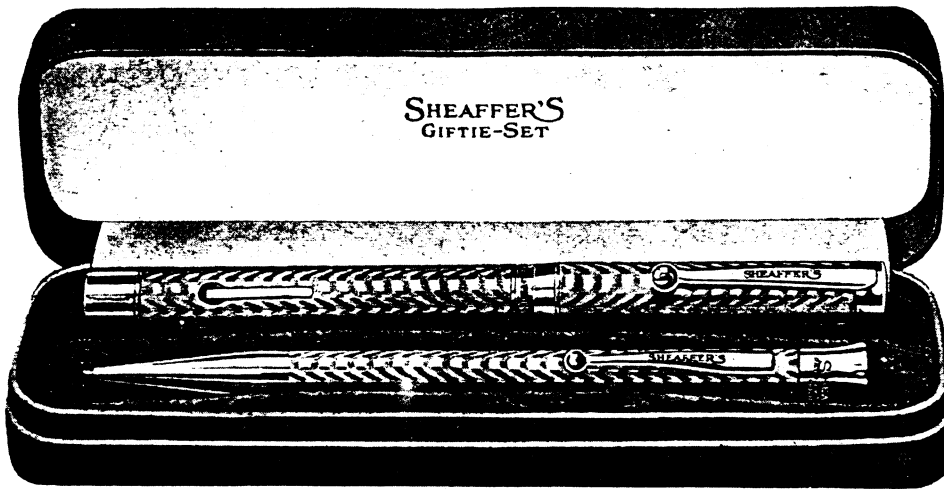

Sheaffer's Giftie Sets

Regular length—pen five inches, pencil five inches

Set No.	Pcl. No.	Pcl. Price	Pen No.	Pen Price	Set Price
*B2	BH—Sterling	$ 3.50	26HC—Sterling	$ 7.50	$ 9.50
*C2	CH—Yellow Gold Filled	4.00	36HC—Yellow Gold Filled	9.00	11.00
*G2	GH—Green Gold Filled	4.00	38HC—Green Gold Filled	9.50	11.50